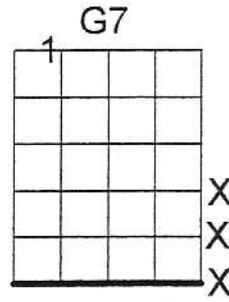

THREE SIMPLE SONGS TO STRUM AND SING

Here are the two chords we use in these songs:-

Press hard. Arch your finger.
 Make sure your finger is close to the 1st fret.
 Don't strum strings marked "X".
 Strum gently with your thumb.

C C C C
 This old man he played one
 G7 G7 G7 G7
 He played knick-knack on my thumb with a
 C C C C
 Knick-knack paddy whack give a dog a bone
 G7 G7 C C
 This old man came rolling home.

C C C C
 London Bridge is falling down
 G7 G7 C C
 Falling down, falling down
 C C C C
 London Bridge is falling down
 G7 G7 C
 My fair lady.