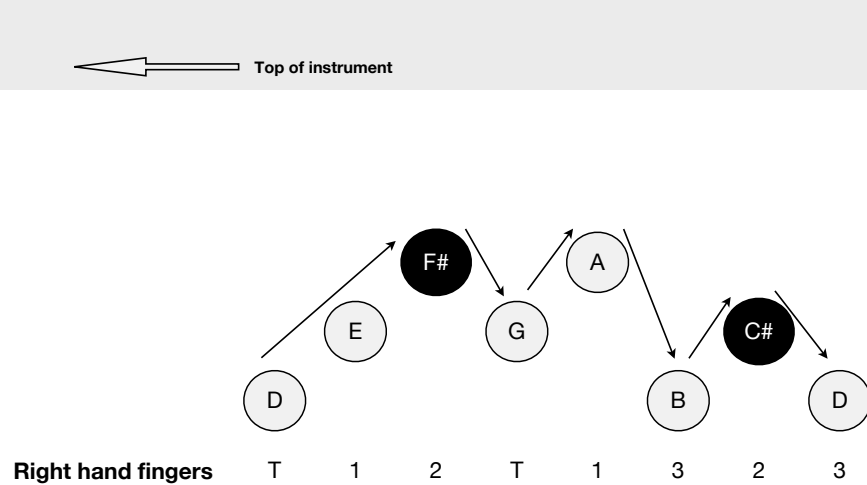

Black Diamond Chromatic Button Accordion B System Major Scale Ascending Pattern for Row 1

This diagram shows the scale of D major however, you can use this pattern anywhere starting on the 1st row. In this way you can play major scales in the keys of D, F, Ab and B. Whatever note you start on will give you the name of the key that you are playing in. The sequence of white and black buttons will alter from key to key.

D major scale starts on button 3, Row 1. Follow arrows for ascending scale. All buttons are white in this key except for F# and C#.

Right hand fingers T = thumb / 1 = index finger / 2 = middle finger / 3 = ring finger / 4 = little finger

Please note : the fingering works ascending and descending the scale.