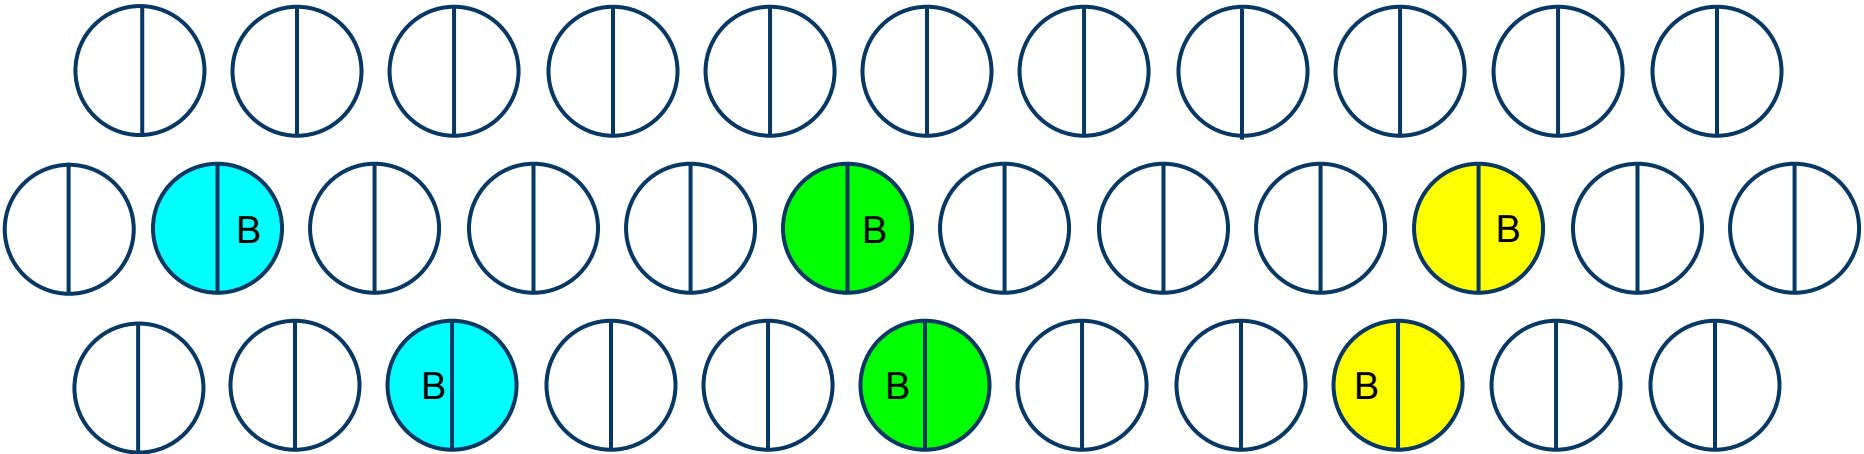

# G/C/F - 34 - Hohner Corona Xtreme IIN

**KEY**

Chords

+ = Major  
- = Minor

CHORD	BASS	CHORD	BASS	CHORD	BASS
G+ D+	G D	C+ G+	C G	F+ C+	F C
E+ A-	E A	A+ D-	A D	Bb+ Bb+	Bb Bb